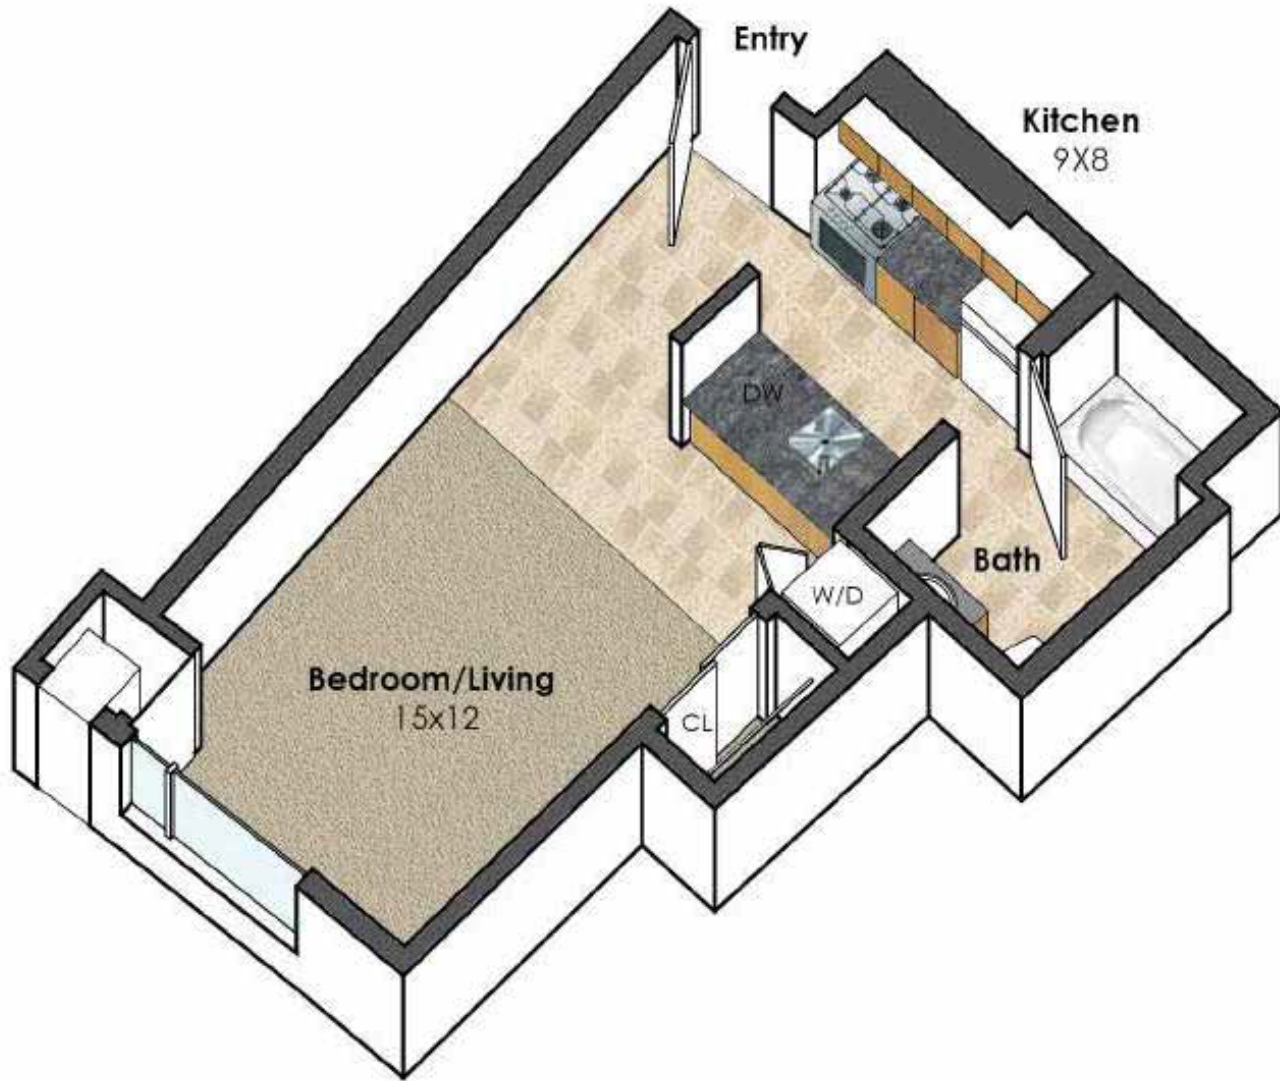

120 Valentine Pl.

Unit G
Studio
402 Sq Ft.

Collegetown Terrace Apartments

115 South Quarry St.

Ithaca, NY 14850

607.277.1234 | www.collegetownterraceithaca.com