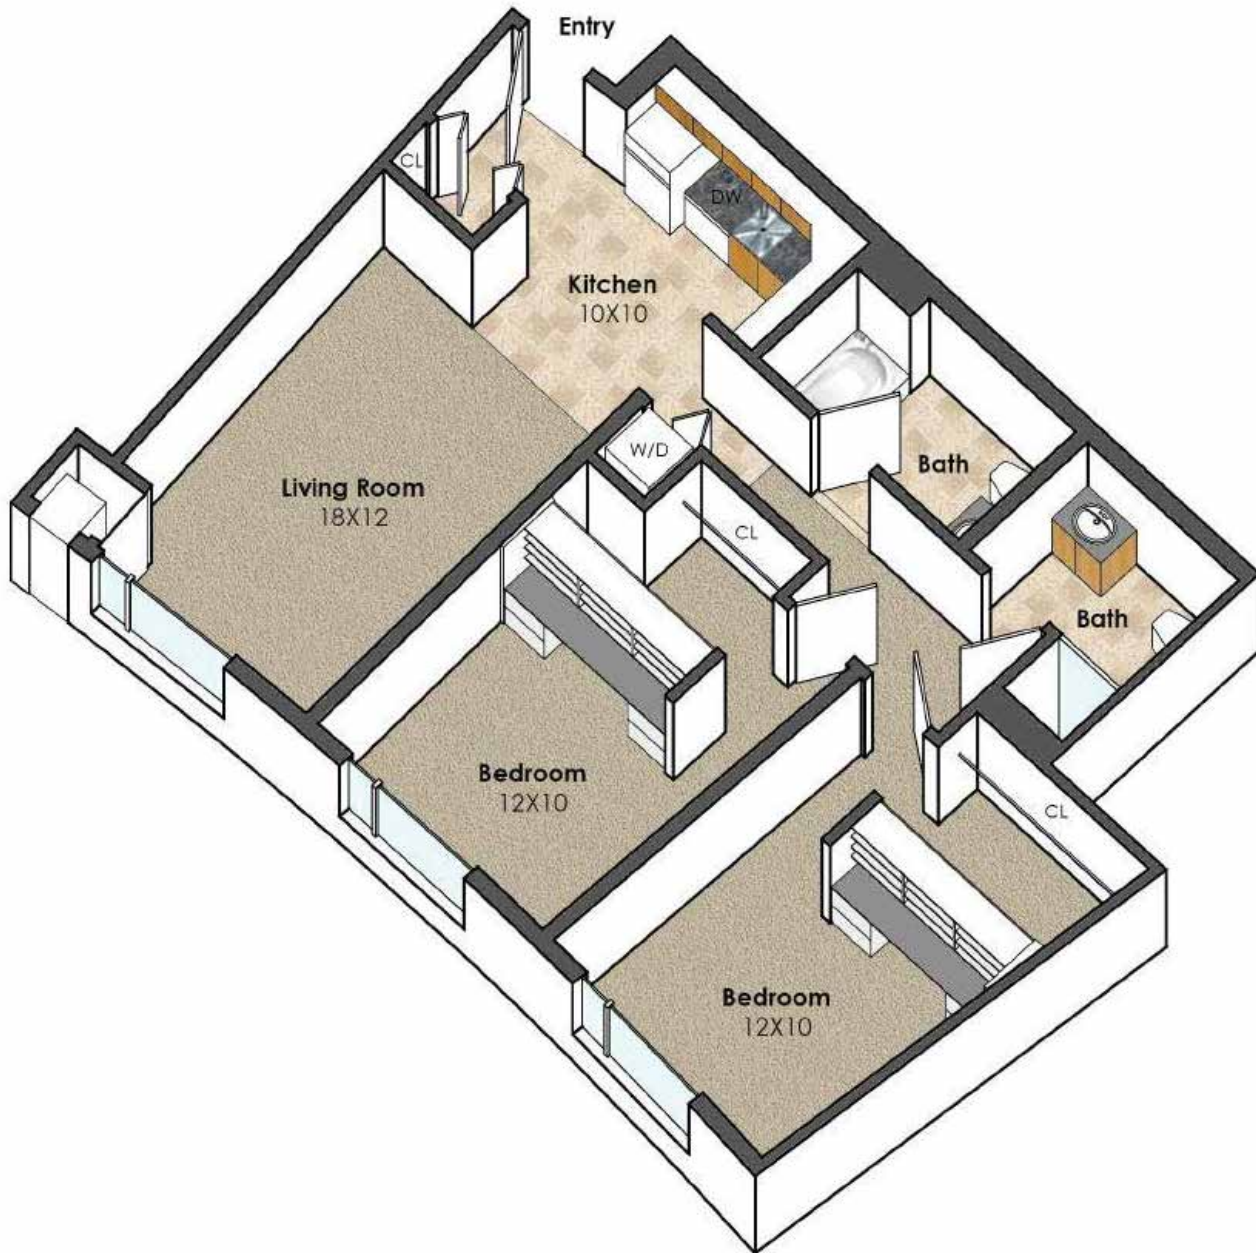

**120 Valentine Pl.**

**Unit F**  
**2 Bedroom**  
928 Sq Ft.

**Collegetown Terrace Apartments**

115 South Quarry St.

Ithaca, NY 14850

**607.277.1234** | [www.collegetownterraceithaca.com](http://www.collegetownterraceithaca.com)