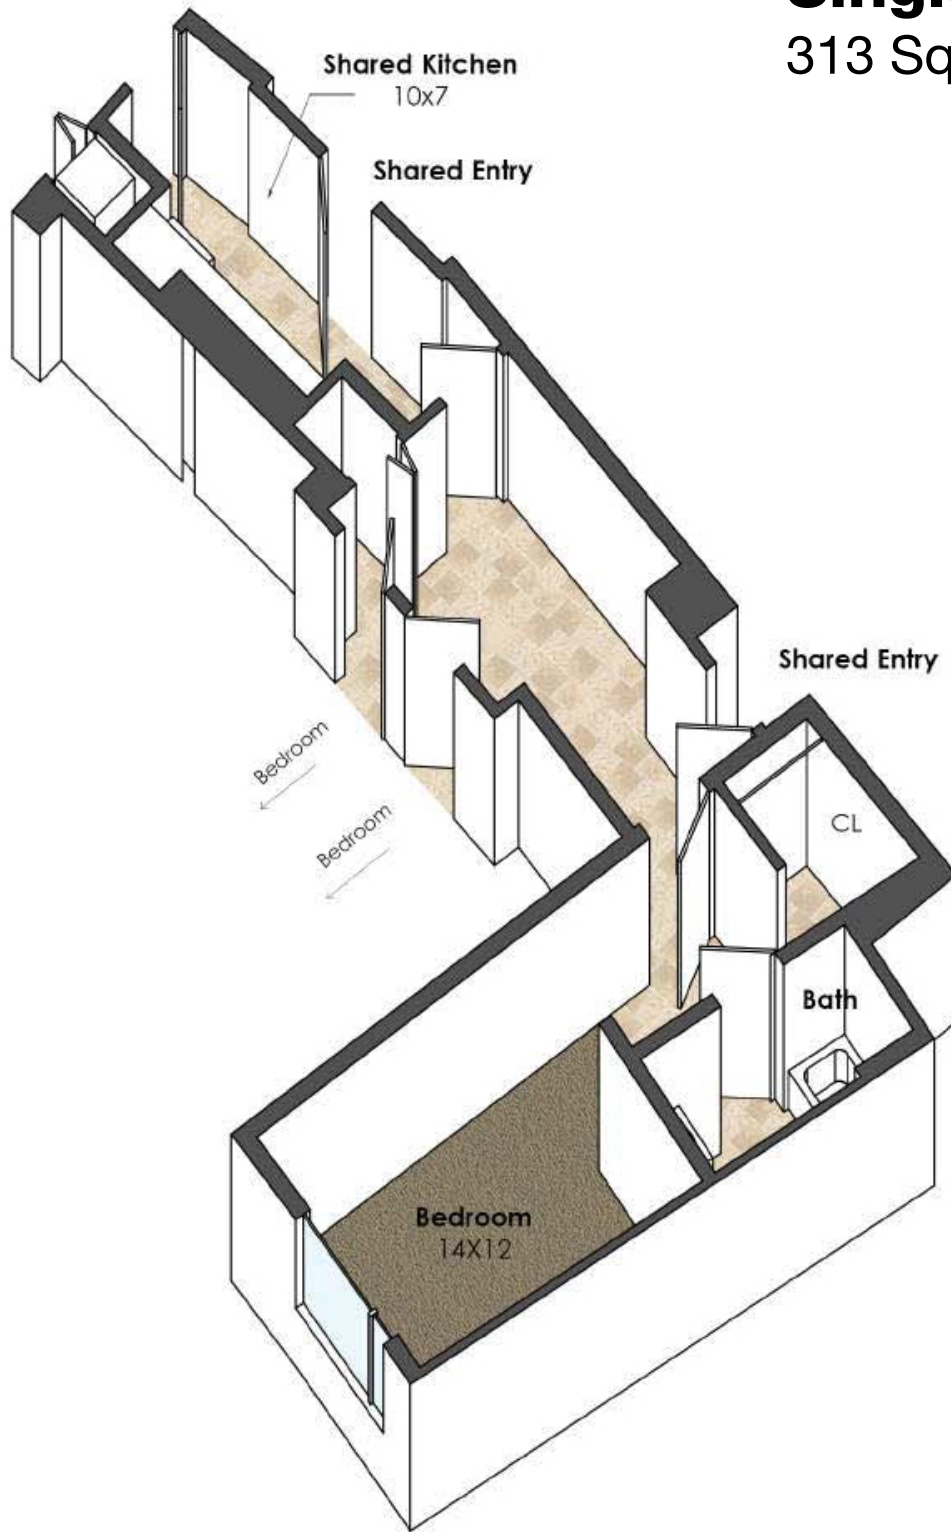

120 Valentine Pl.

Unit C5
Single
313 Sq Ft.

Collegetown Terrace Apartments

115 South Quarry St.

Ithaca, NY 14850

607.277.1234 | www.collegetownterraceithaca.com