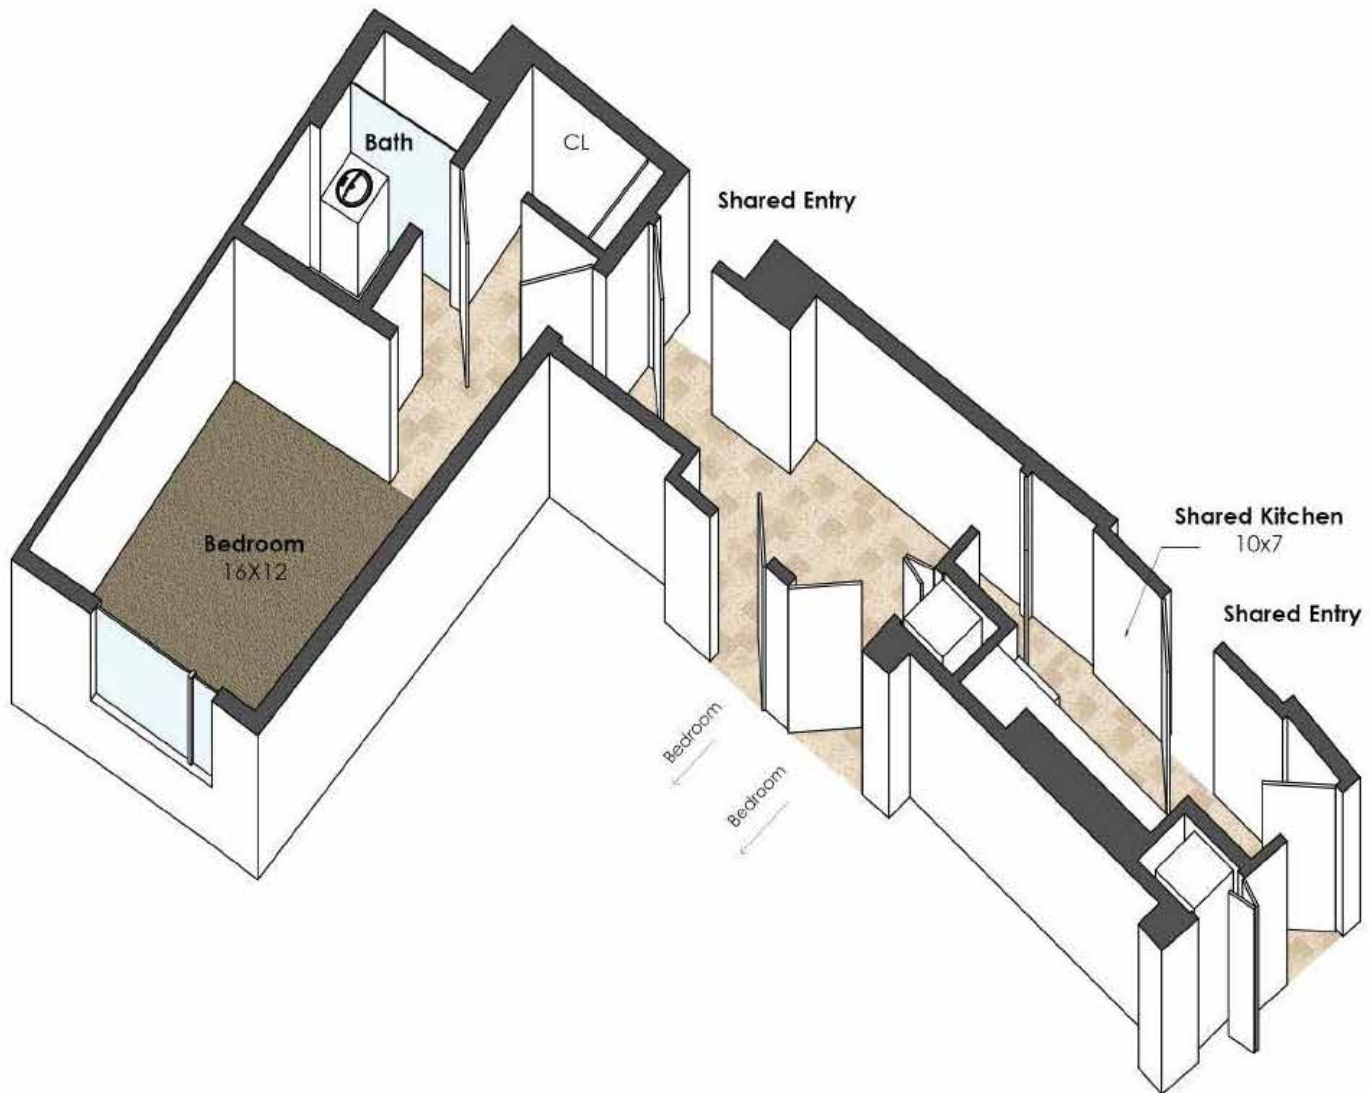

120 Valentine Pl.

Unit C4
Single
Fully Accessible
Roll in Shower
324 Sq Ft.

Collegetown Terrace Apartments

115 South Quarry St.

Ithaca, NY 14850

607.277.1234 | www.collegetownterraceithaca.com