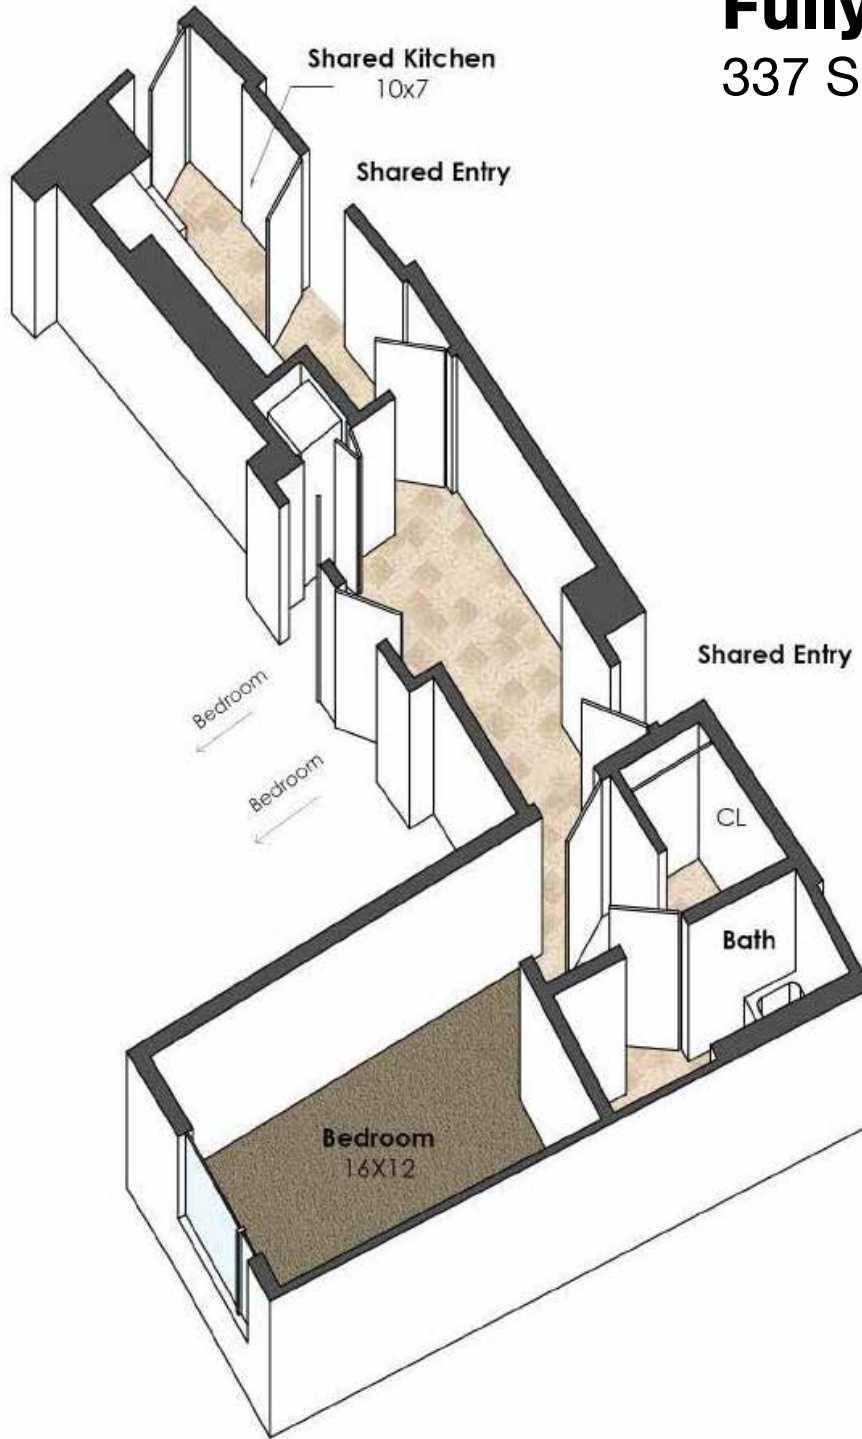

120 Valentine Pl.

Unit C3
Single
Fully Accessible
337 Sq Ft.

Collegetown Terrace Apartments

115 South Quarry St.

Ithaca, NY 14850

607.277.1234 | www.collegetownterraceithaca.com