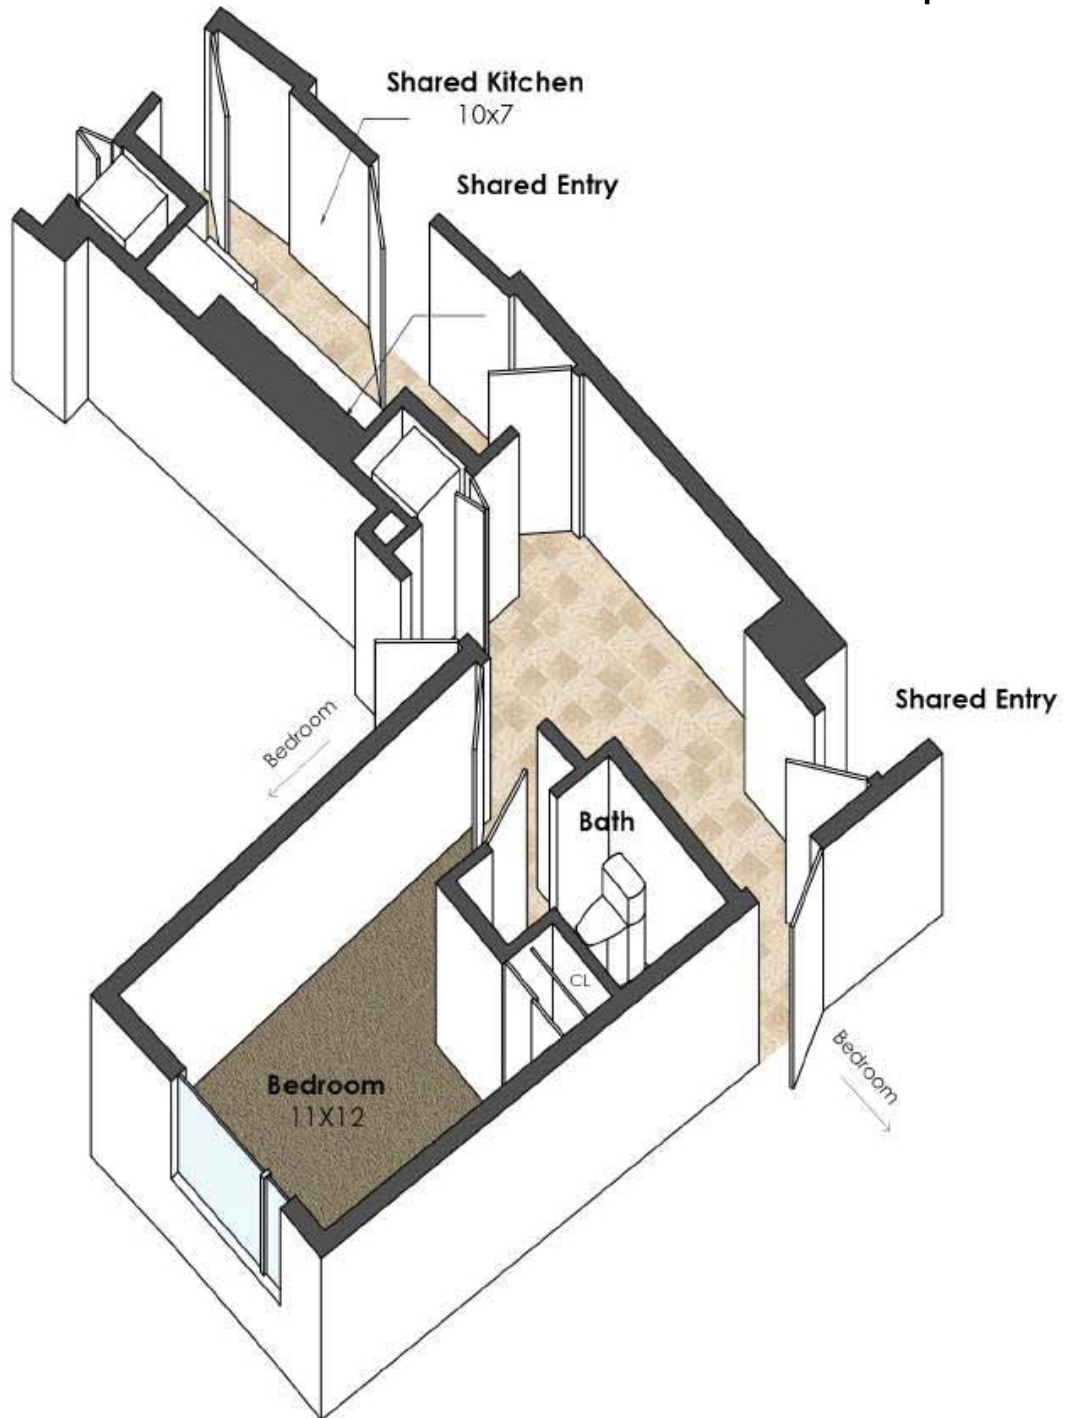

120 Valentine Pl.

Unit C2
Single
218 Sq Ft.

Collegetown Terrace Apartments

115 South Quarry St.

Ithaca, NY 14850

607.277.1234 | www.collegetownterraceithaca.com