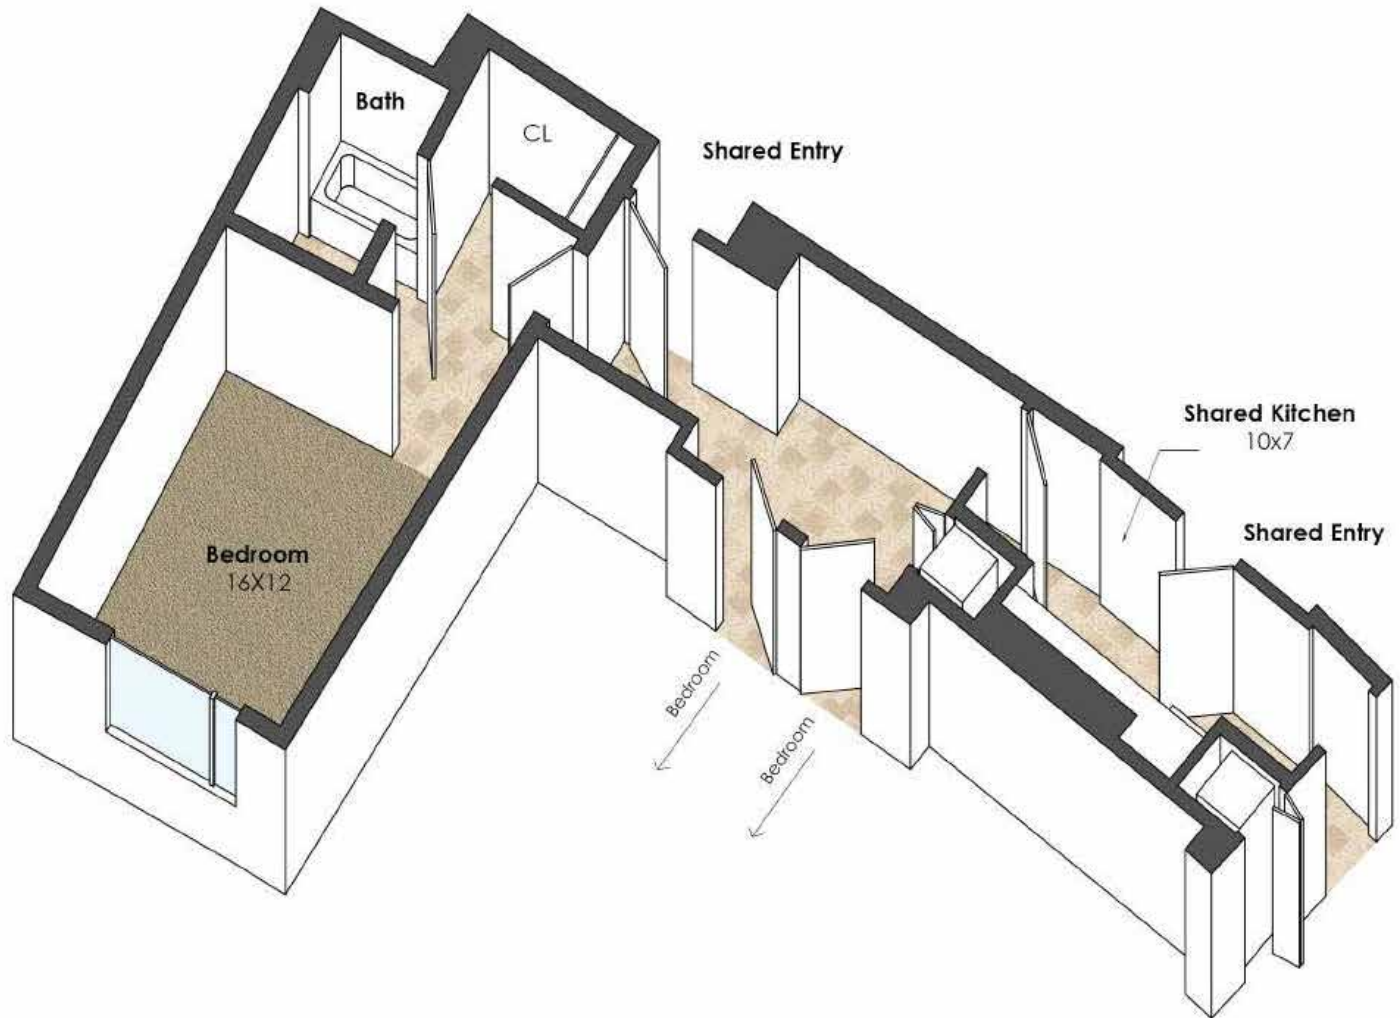

120 Valentine Pl.

Unit C1
Single
326 Sq Ft.

Collegetown Terrace Apartments

115 South Quarry St.

Ithaca, NY 14850

607.277.1234 | www.collegetownterraceithaca.com