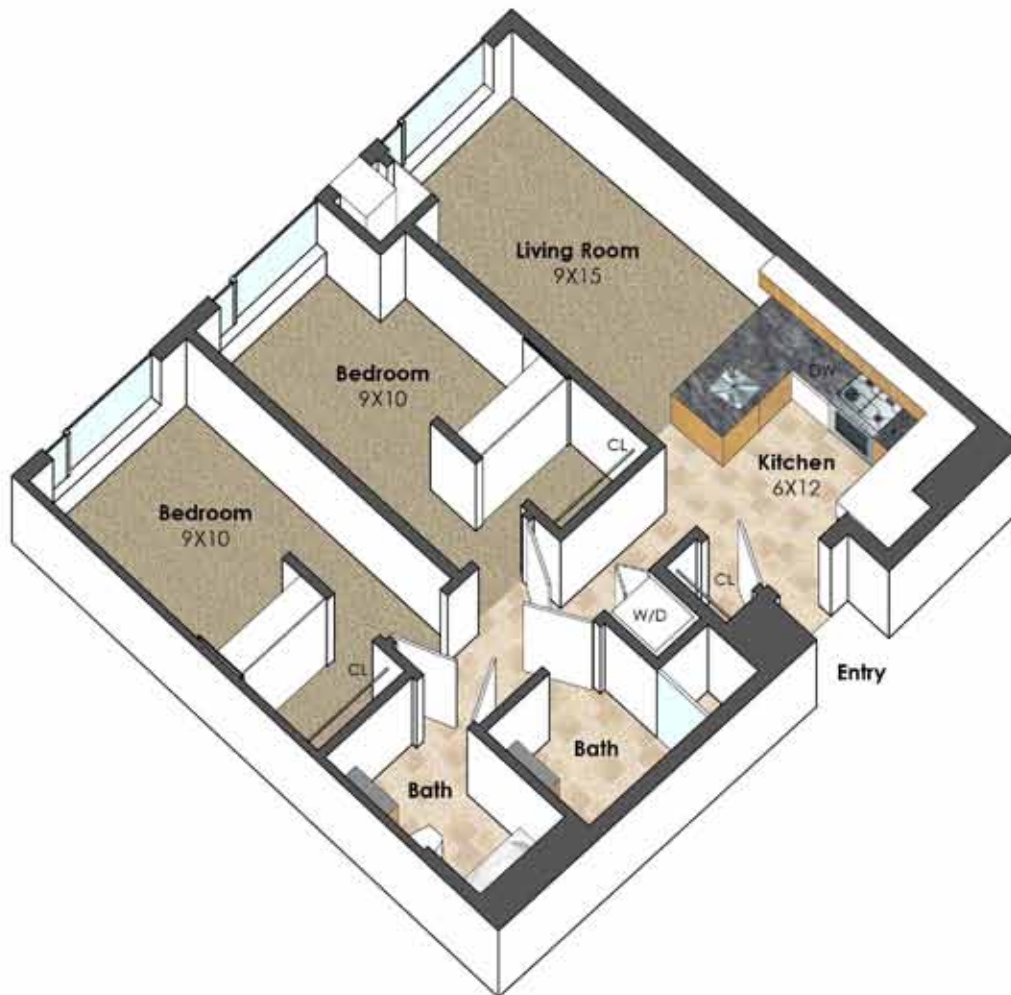

**113 Valentine Pl.**

**Unit B**  
**2 Bedroom**  
796 Sq Ft.

**Collegetown Terrace Apartments**

115 South Quarry St.

Ithaca, NY 14850

**607.277.1234 | [www.collegetownterraceithaca.com](http://www.collegetownterraceithaca.com)**