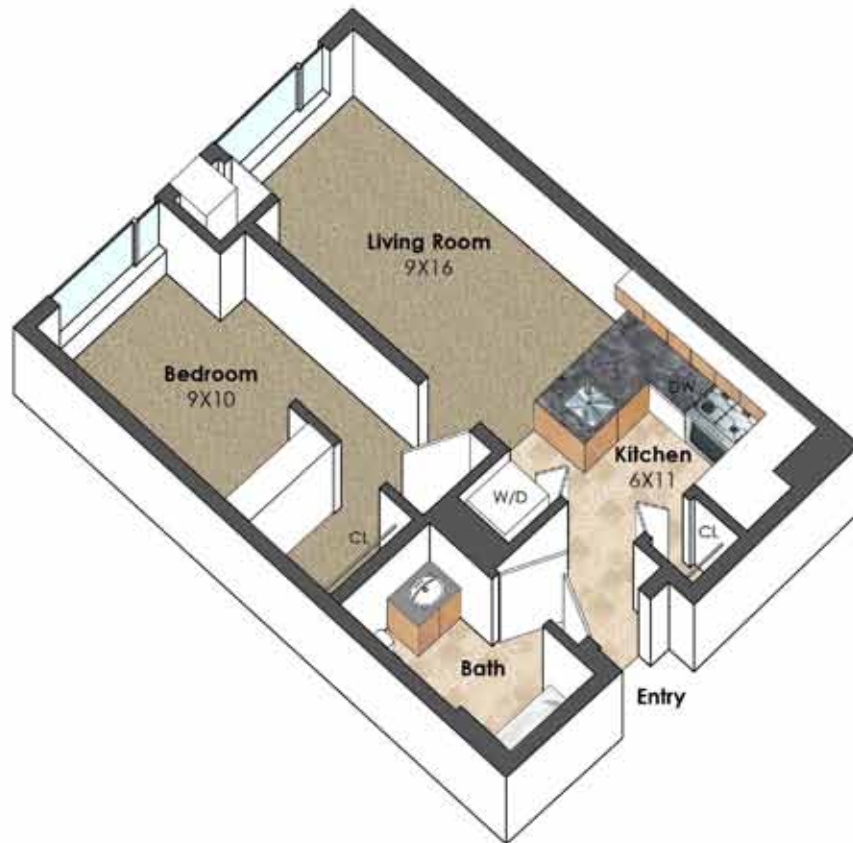

**113 Valentine Pl.**

**Unit A**  
**1 Bedroom**  
530 Sq Ft.

**Collegetown Terrace Apartments**

115 South Quarry St.

Ithaca, NY 14850

**607.277.1234 | [www.collegetownterraceithaca.com](http://www.collegetownterraceithaca.com)**