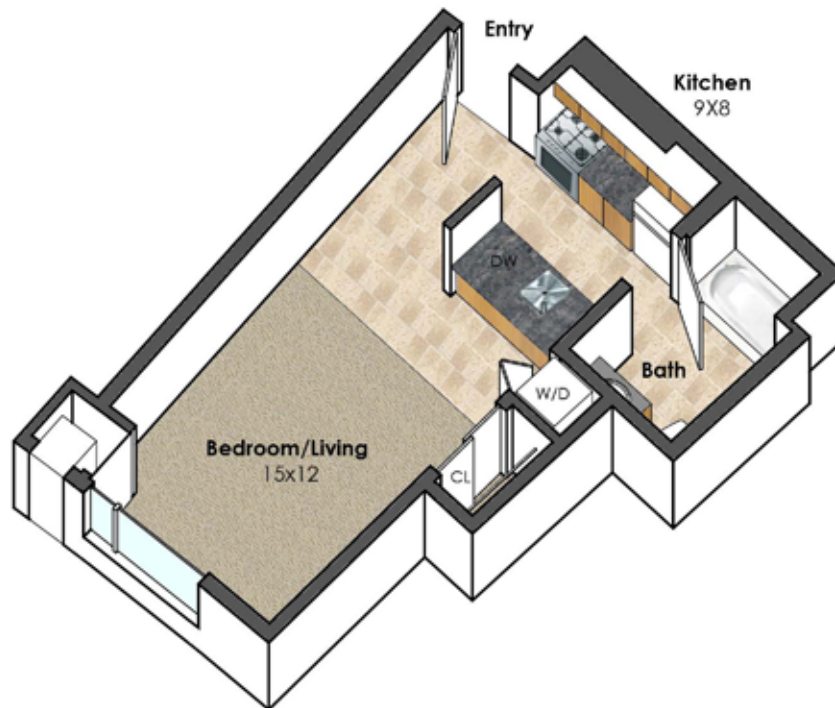

112 Valentine Pl.

Unit G
Studio
402 Sq Ft.

Collegetown Terrace Apartments

115 South Quarry St.

Ithaca, NY 14850

607.277.1234 | www.collegetownterraceithaca.com