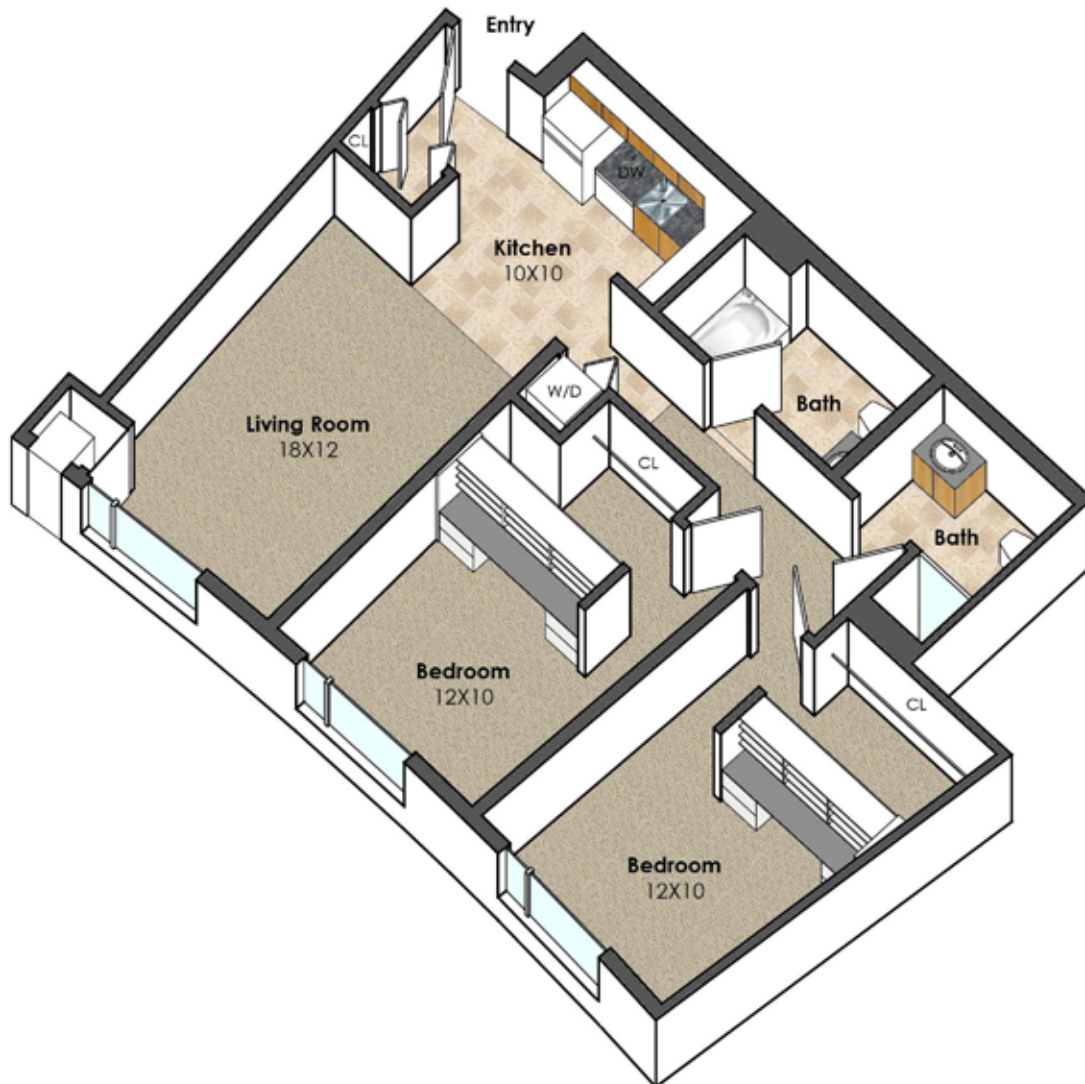

**112 Valentine Pl.**

**Unit F**  
**2 Bedroom**  
928 Sq Ft.

**Collegetown Terrace Apartments**

115 South Quarry St.

Ithaca, NY 14850

**607.277.1234 | [www.collegetownterraceithaca.com](http://www.collegetownterraceithaca.com)**