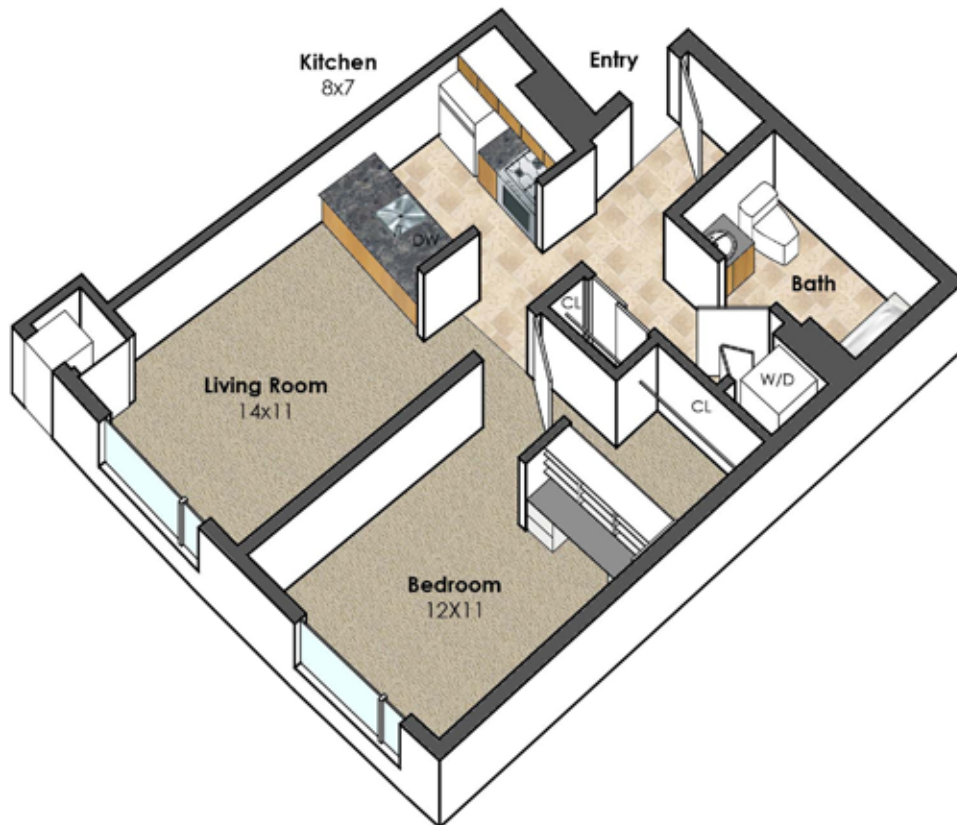

112 Valentine Pl.

Unit D
1 Bedroom
583 Sq Ft.

Collegetown Terrace Apartments

115 South Quarry St.

Ithaca, NY 14850

607.277.1234 | www.collegetownterraceithaca.com