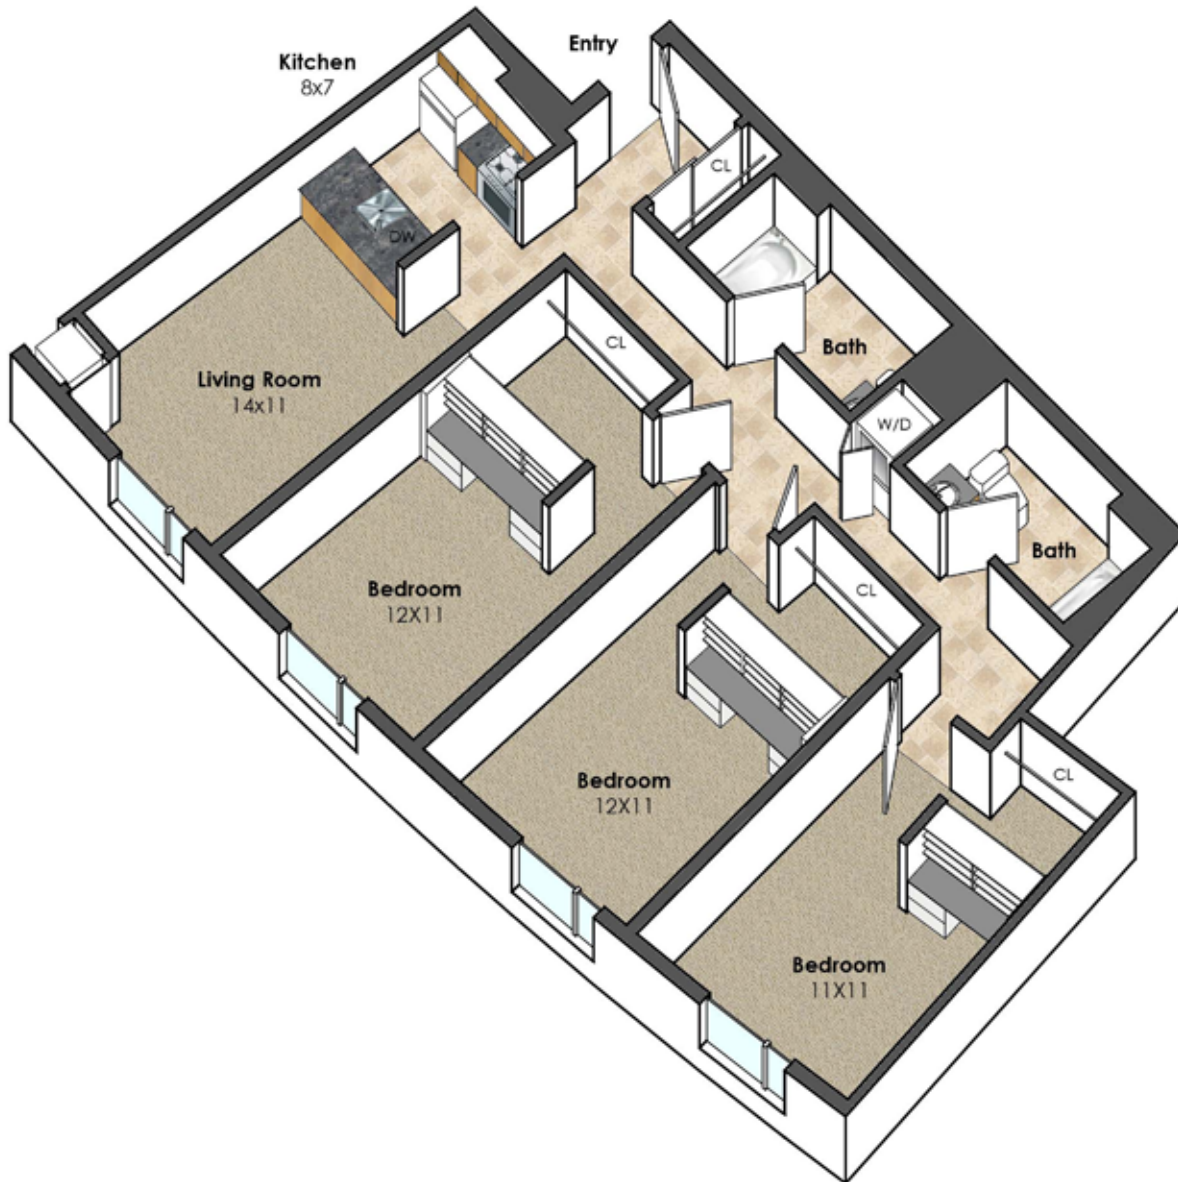

112 Valentine Pl.

Unit B
3 Bedroom
1134 Sq Ft.

Collegetown Terrace Apartments

115 South Quarry St.

Ithaca, NY 14850

607.277.1234 | www.collegetownterraceithaca.com