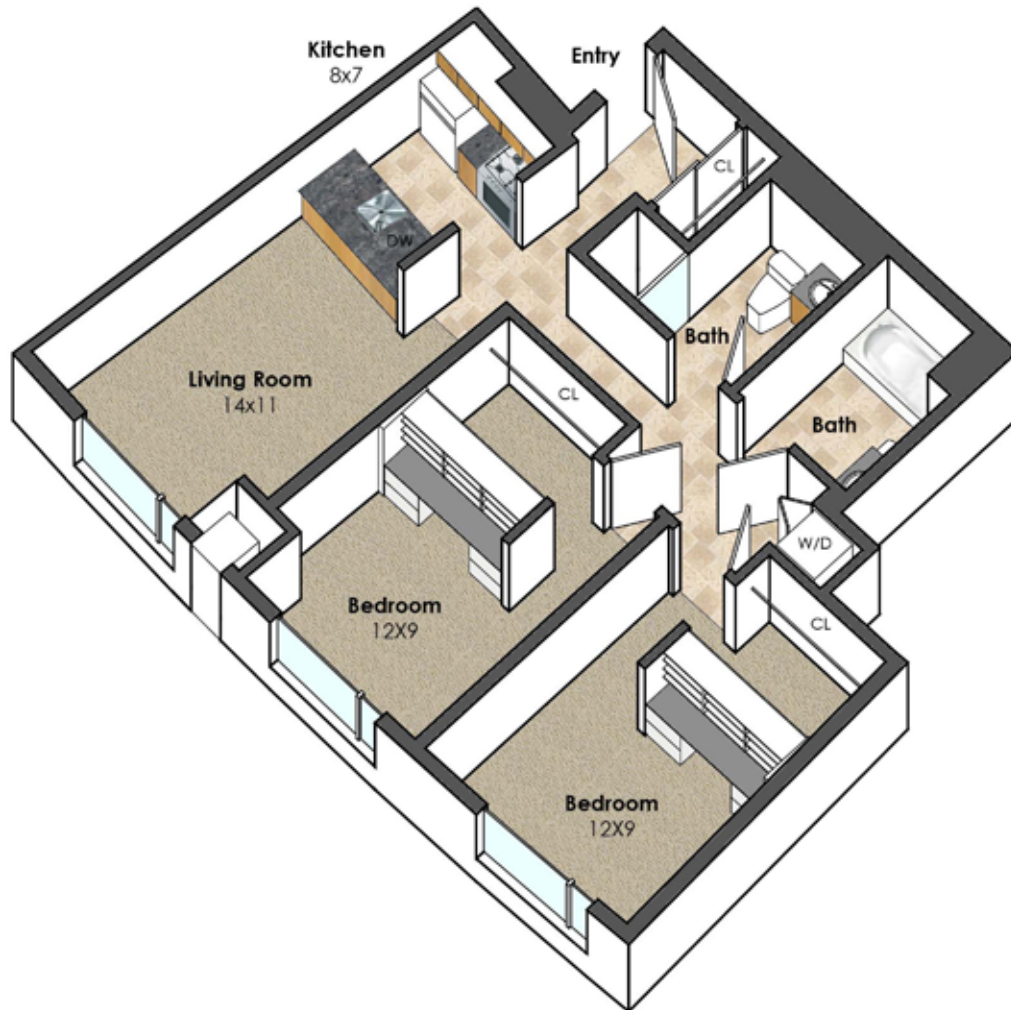

112 Valentine Pl.

Unit A2
2 Bedroom
816 Sq Ft.

Collegetown Terrace Apartments

115 South Quarry St.

Ithaca, NY 14850

607.277.1234 | www.collegetownterraceithaca.com