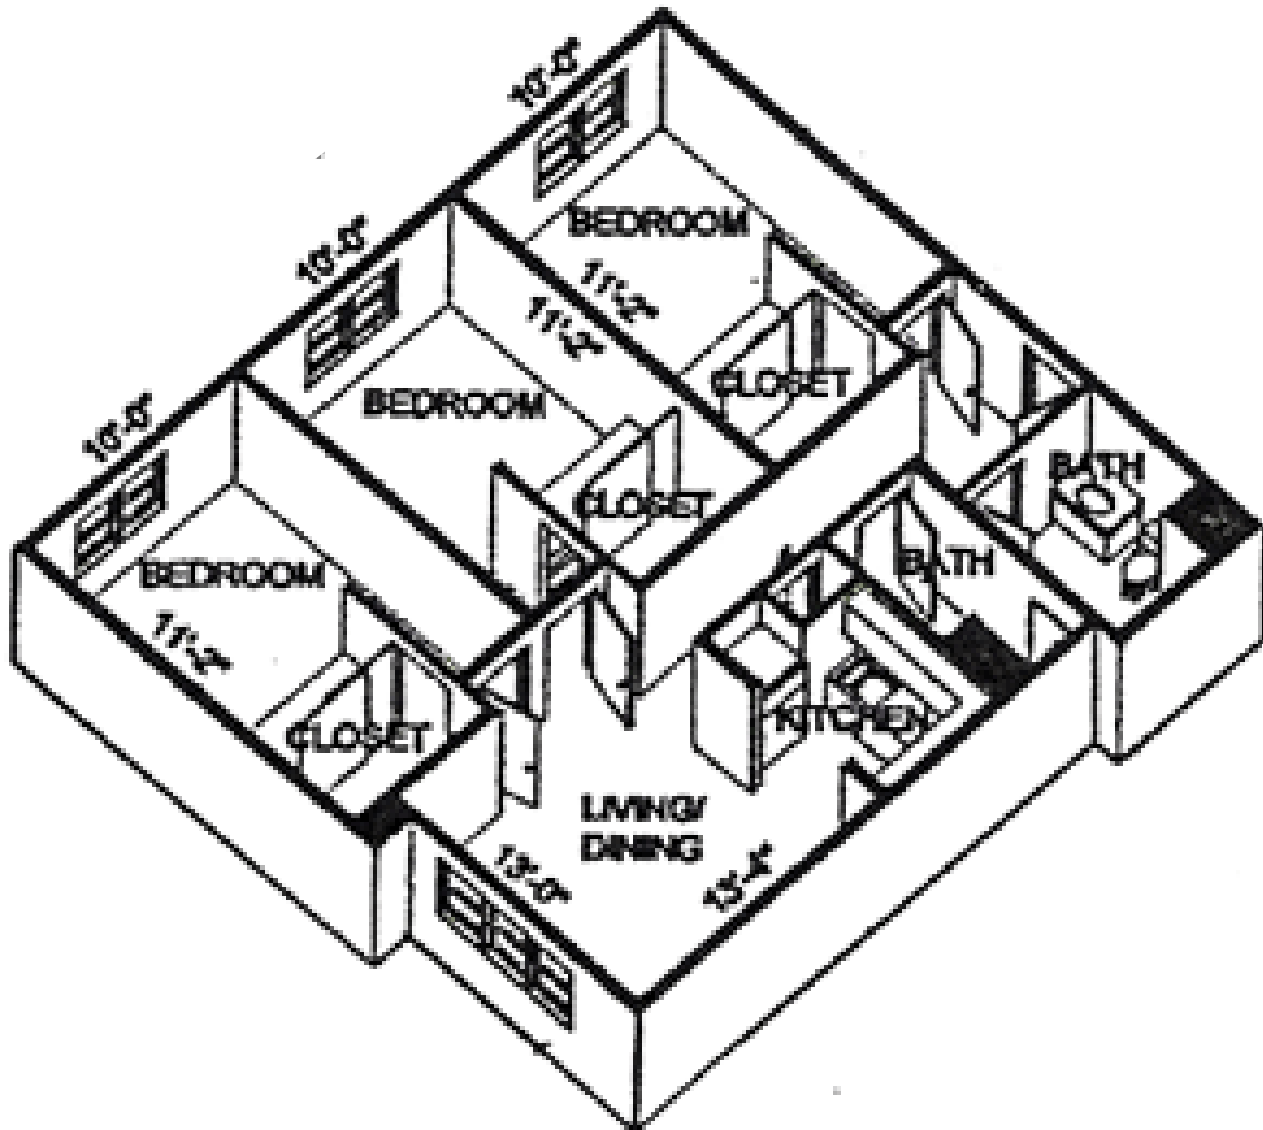

Casa Roma
111 South Quarry St.

Apt. H
3-Bedroom

1083 Sq Ft.

Living/dining area is 13'-4" x 13'
Each bedroom area is 11'-2" x 10'
All dimensions are approximate.

Collegetown Terrace Apartments

115 South Quarry St.