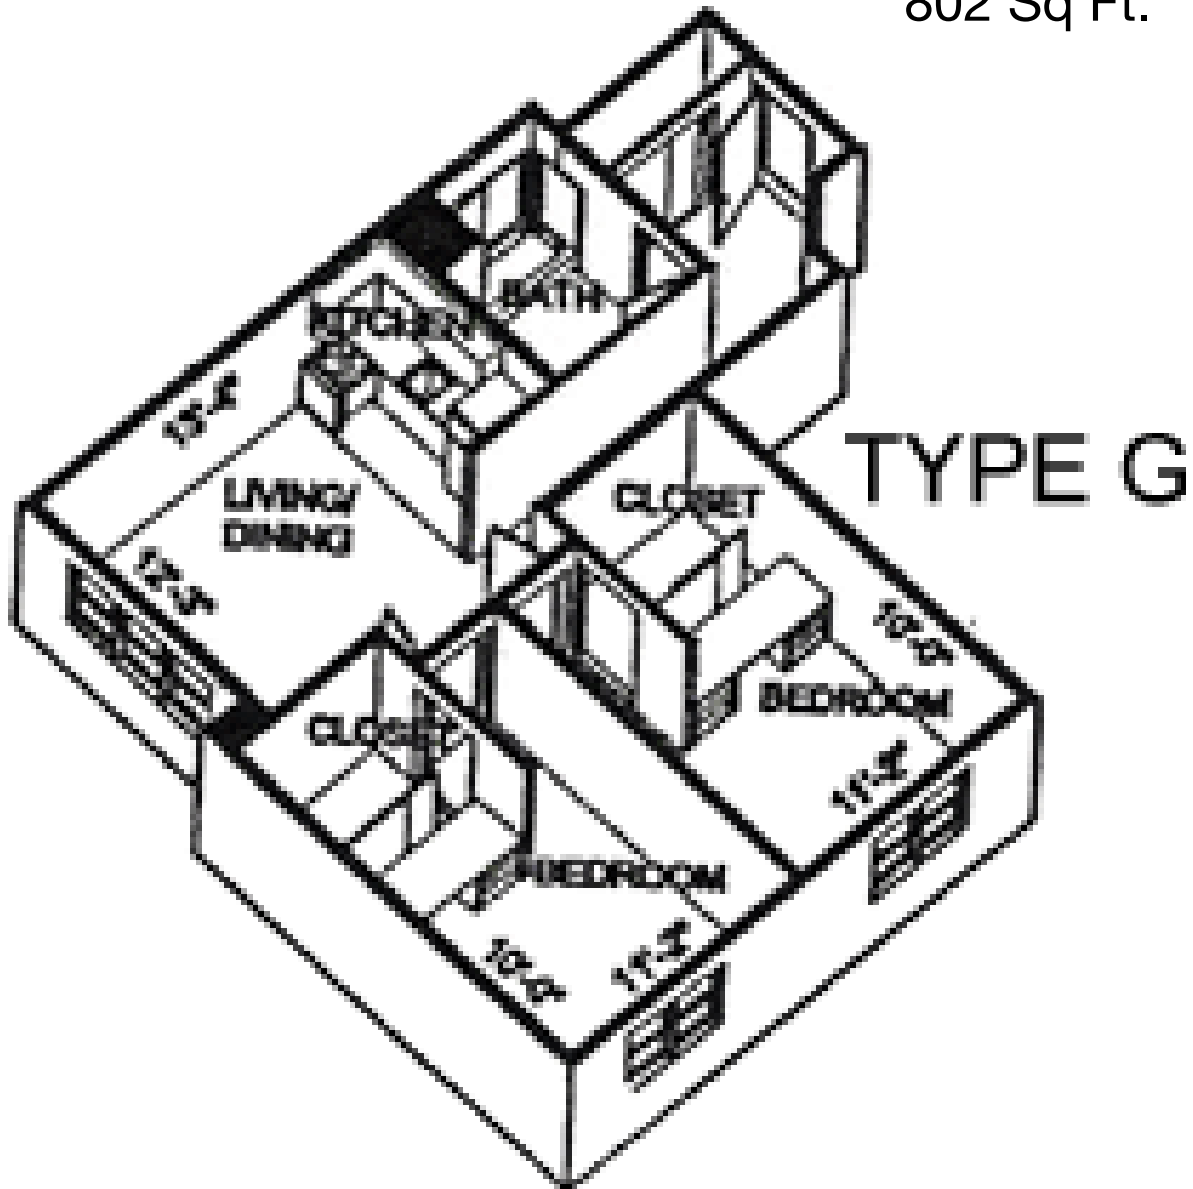

**Casa Roma**  
**111 South Quarry St.**

**Apt. G**  
**2-Bedroom**

802 Sq Ft.

Type G:

Living/dining area is 13'-4" x 12'-3"

Each bedroom area is 11'-2" x

**Collegetown Terrace Apartments**

115 South Quarry St.