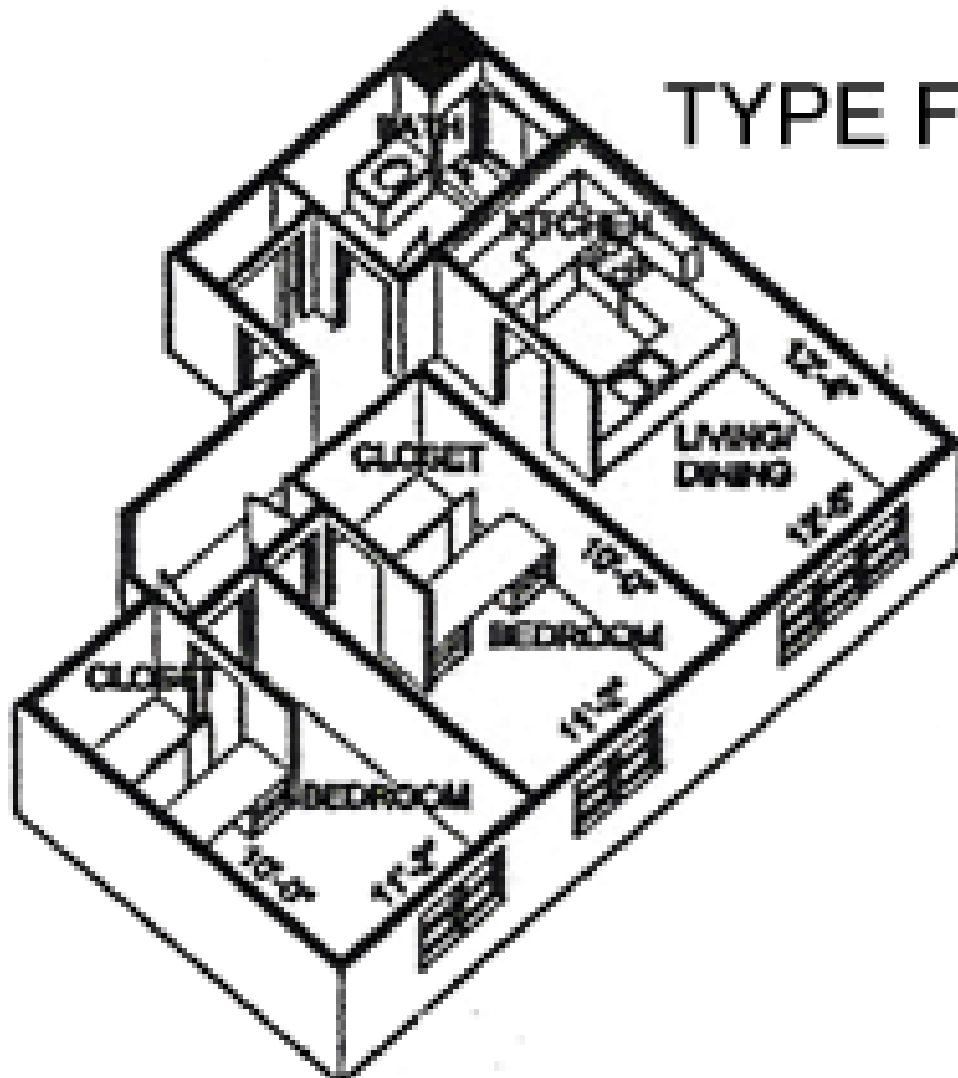

Casa Roma
111 South Quarry St.

Apt. F
2-Bedroom

865 Sq Ft.

Type F:
Living/dining area is 12'-5" x 12'-4"
Each bedroom area is 11'-2" x 10'

Collegetown Terrace Apartments

115 South Quarry St.

Ithaca, NY 14850