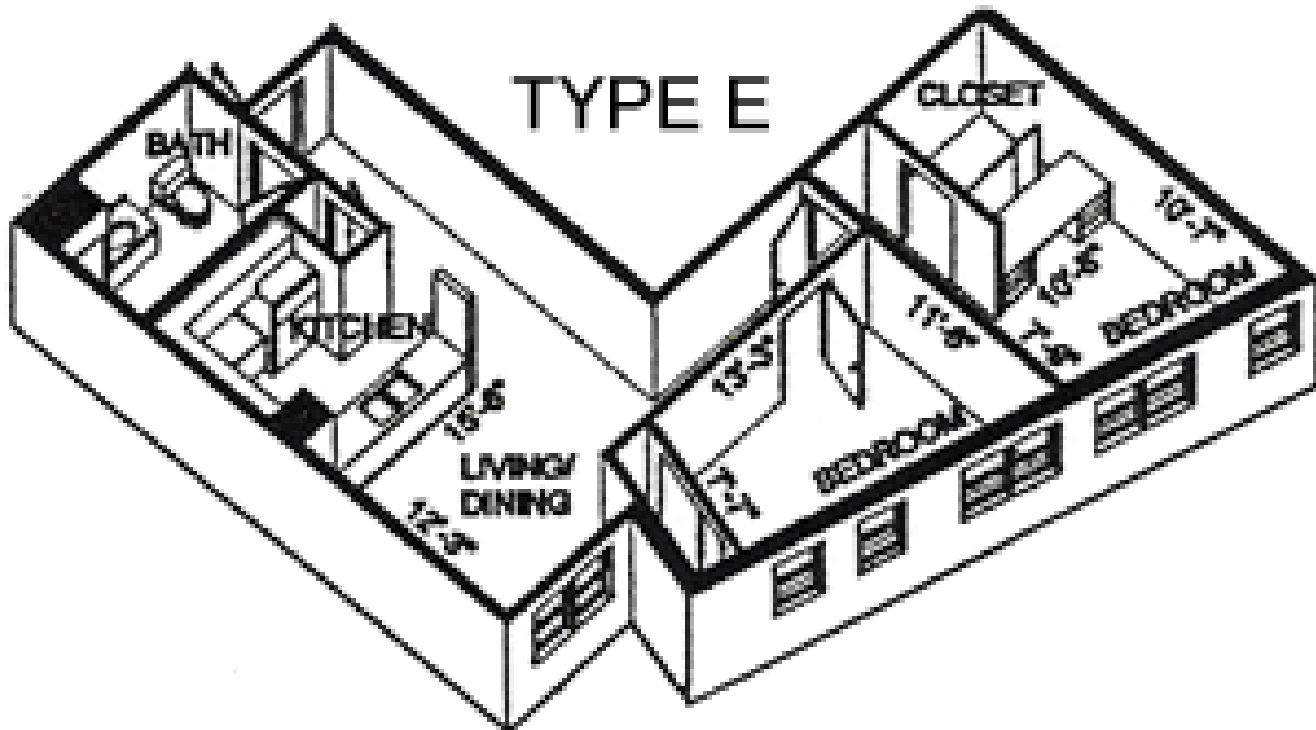

Casa Roma
111 South Quarry St.

Apt. E
2-Bedroom

800 Sq Ft.

Type E:

Living/dining area is 15'-6" x 12'-3"

First bedroom dimensions are 13'-3"; 13'-3"; 11'-6"; 7'-7"

Second bedroom dimensions are 10'-8"; 10'-8"; 10'-7"; 7'-8"