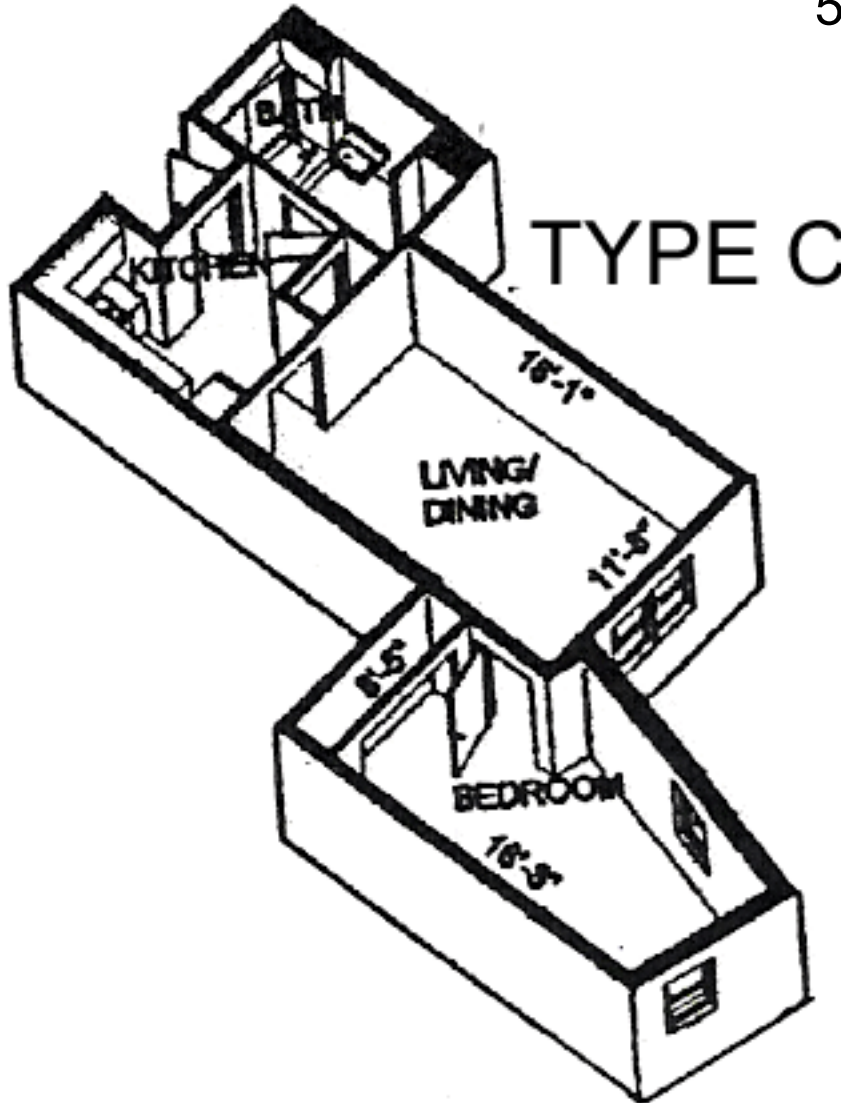

**Casa Roma**  
**111 South Quarry St.**

**Apt. C**  
**1-Bedroom**

541 Sq Ft.

Type C

Living/dining area is 15'-1" x 11'-8"

Bedroom area is 16'-3" X 8'-5"

**Collegetown Terrace Apartments**

115 South Quarry St.