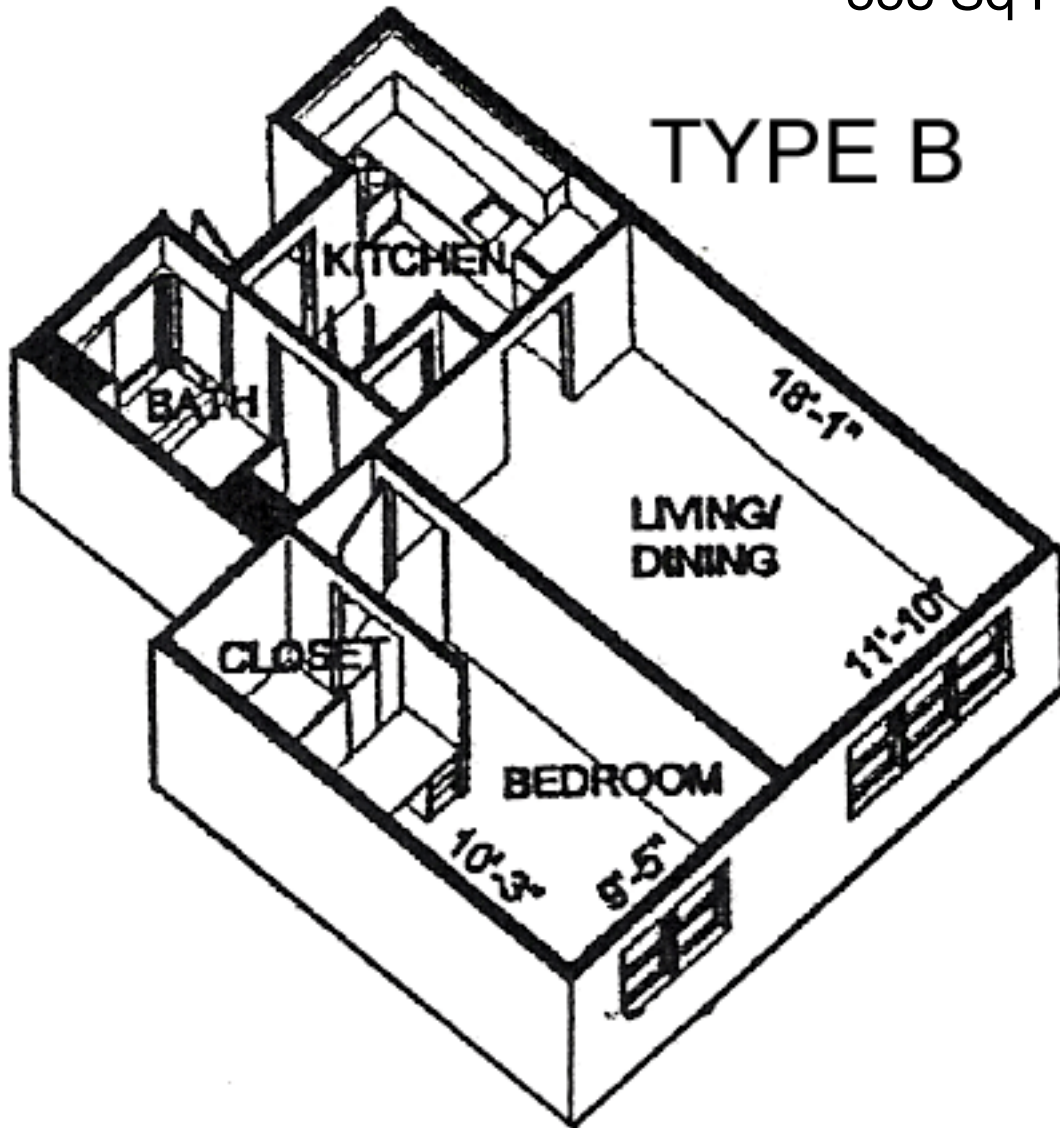

**Casa Roma**  
**111 South Quarry St.**

**Apt. B**  
**1-Bedroom**

558 Sq Ft.

Type B

Living/dining area is 18'-1" x 11'-10"

Bedroom area is 10'-3" x 9'-5"

**Collegetown Terrace Apartments**

115 South Quarry St.