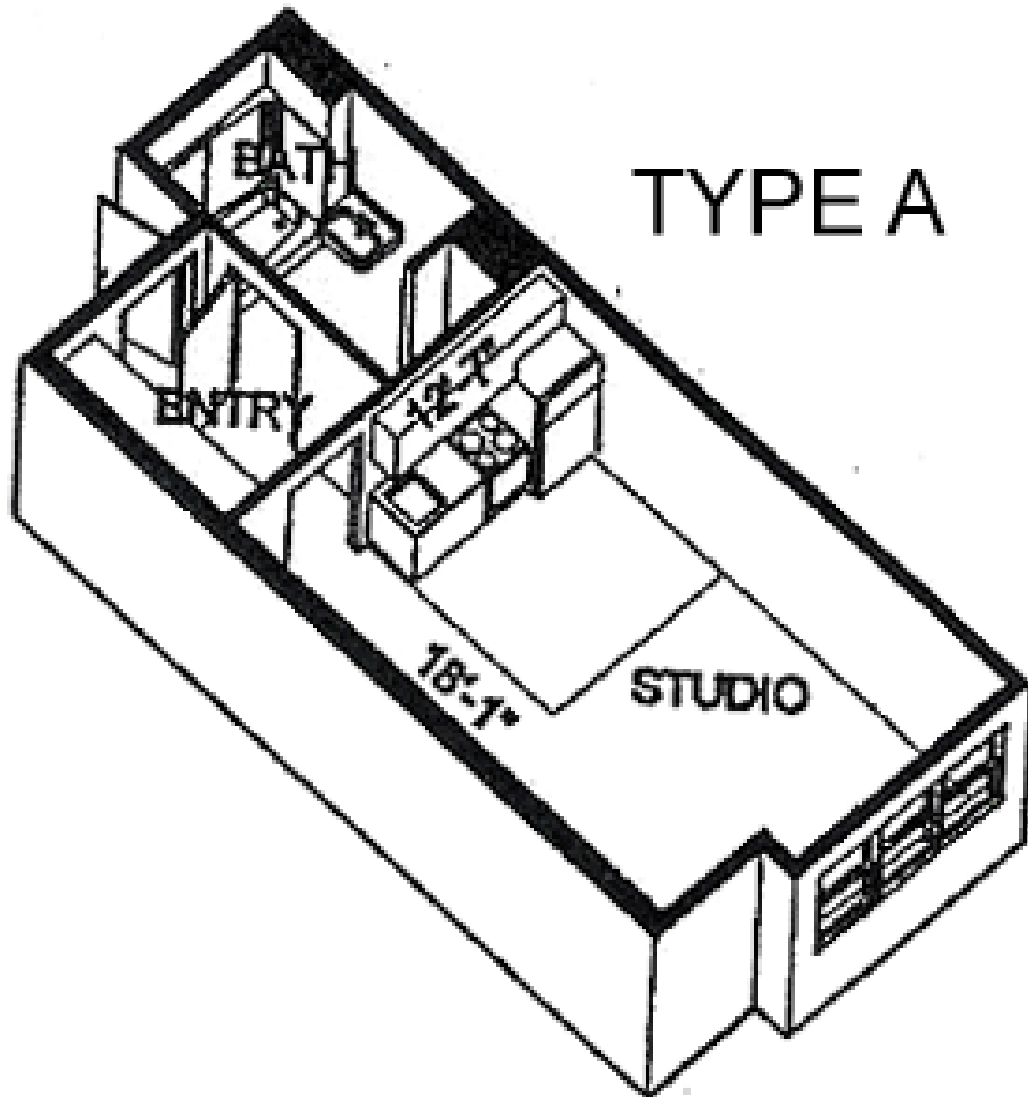

COLLEGETOWN TERRACE

**Casa Roma**  
**111 South Quarry St.**

**Apt. A**  
**Studio**  
356 Sq Ft.

Studio area is 18'-1" x 12'-7"  
All dimensions are approximate

**Collegetown Terrace Apartments**

115 South Quarry St.