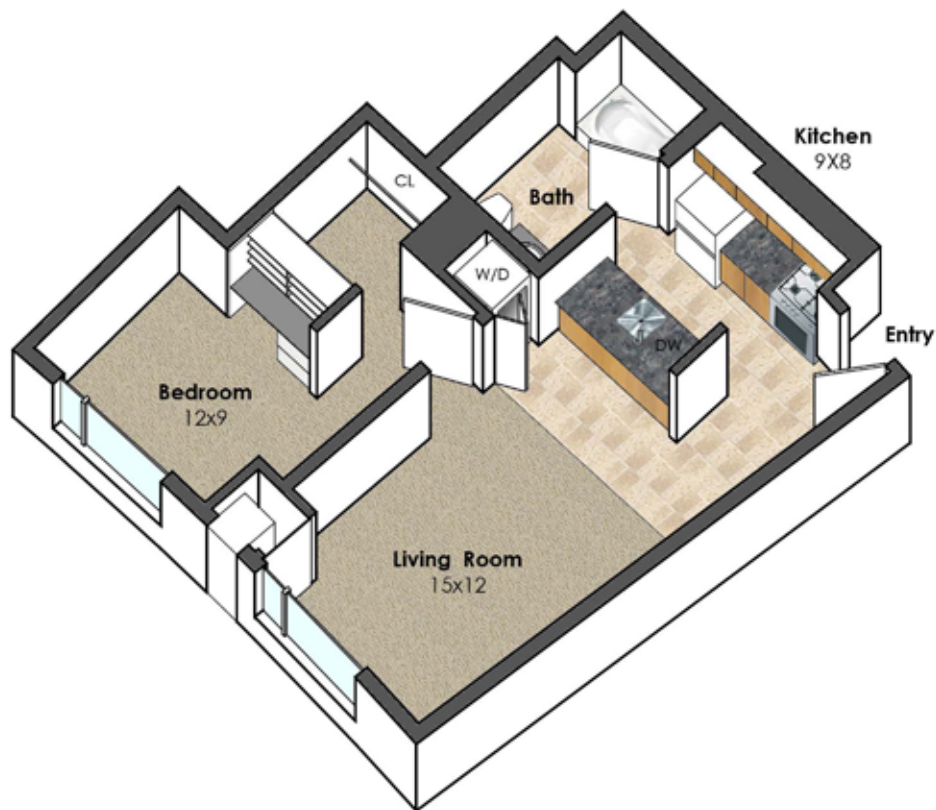

**106 Valentine Pl.**

**Unit G1**  
**1 Bedroom**  
553 Sq Ft.

**Collegetown Terrace Apartments**

115 South Quarry St.

Ithaca, NY 14850

**607.277.1234 | [www.collegetownterraceithaca.com](http://www.collegetownterraceithaca.com)**