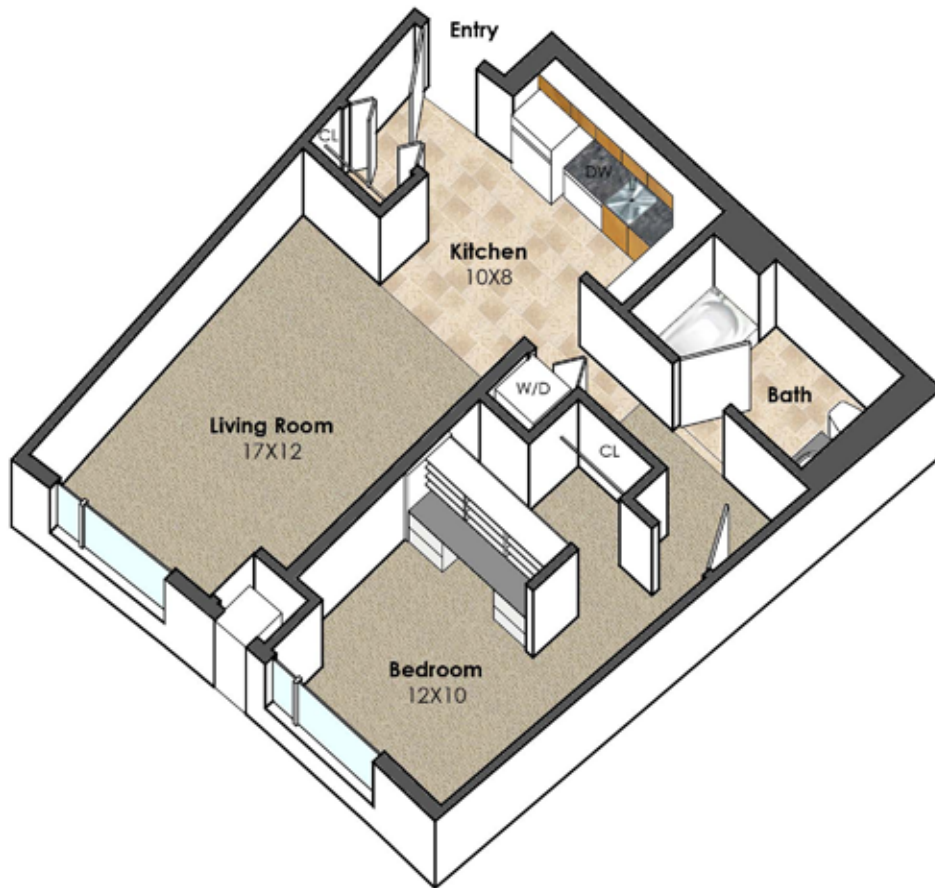

106 Valentine Pl.

Unit F2
1 Bedroom
640 Sq Ft.

Collegetown Terrace Apartments

115 South Quarry St.

Ithaca, NY 14850

607.277.1234 | www.collegetownterraceithaca.com