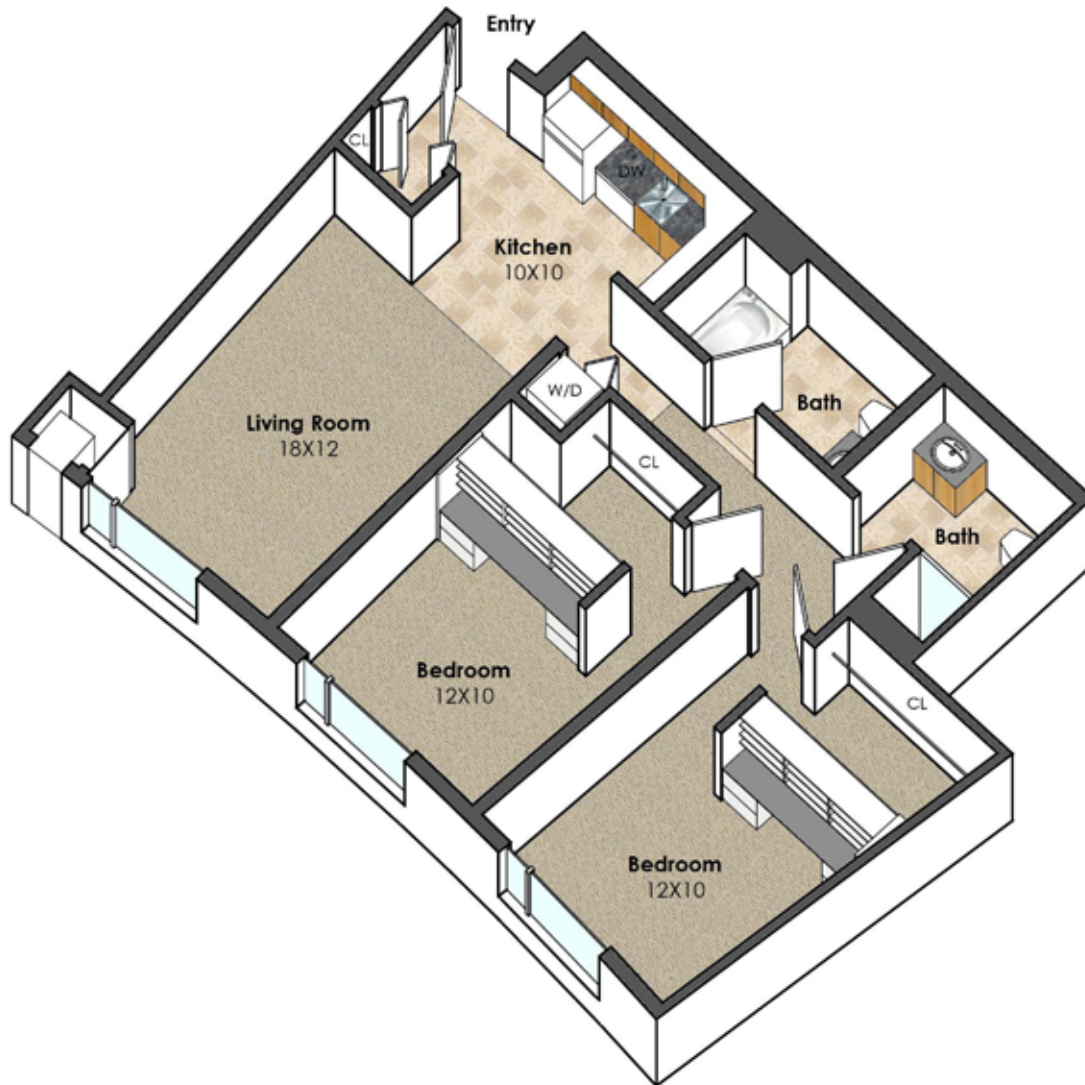

106 Valentine Pl.

Unit F
2 Bedroom
928 Sq Ft.

Collegetown Terrace Apartments

115 South Quarry St.

Ithaca, NY 14850

607.277.1234 | www.collegetownterraceithaca.com