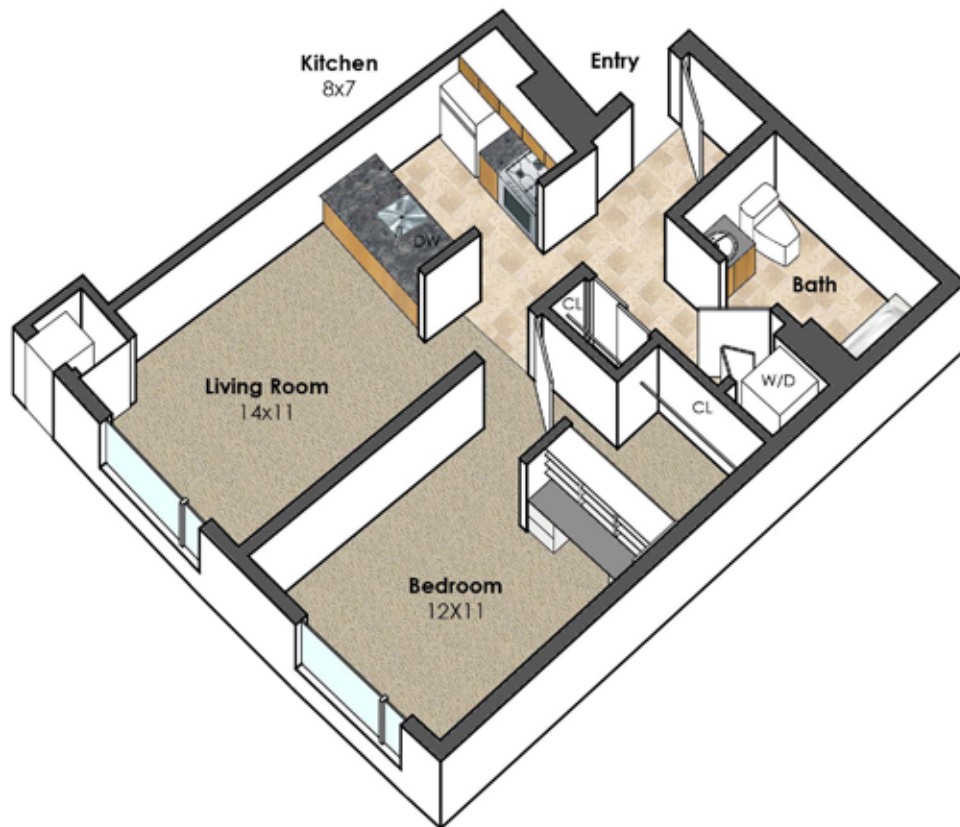

**106 Valentine Pl.**

**Unit D**  
**1 Bedroom**  
583 Sq Ft.

**Collegetown Terrace Apartments**

115 South Quarry St.

Ithaca, NY 14850

**607.277.1234 | [www.collegetownterraceithaca.com](http://www.collegetownterraceithaca.com)**