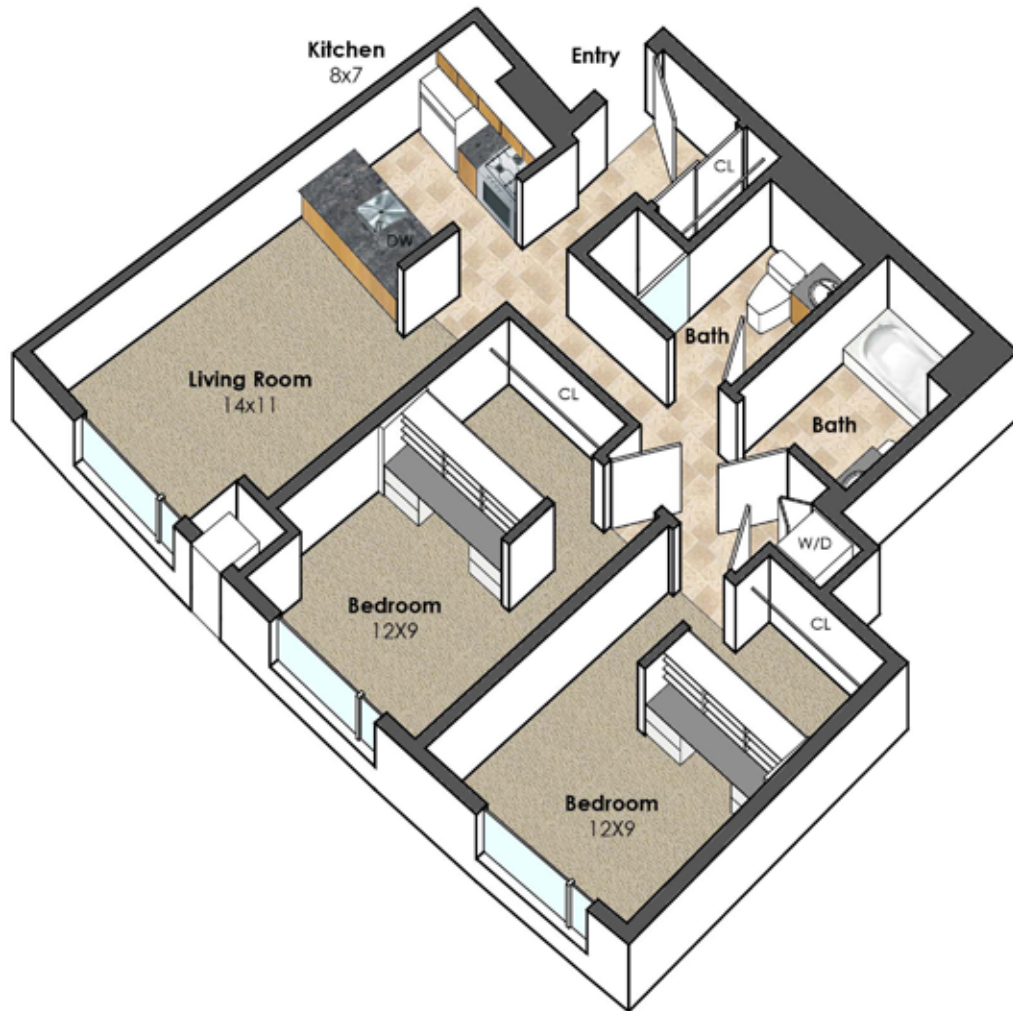

106 Valentine Pl.

Unit A2
2 Bedroom
816 Sq Ft.

Collegetown Terrace Apartments

115 South Quarry St.

Ithaca, NY 14850

607.277.1234 | www.collegetownterraceithaca.com